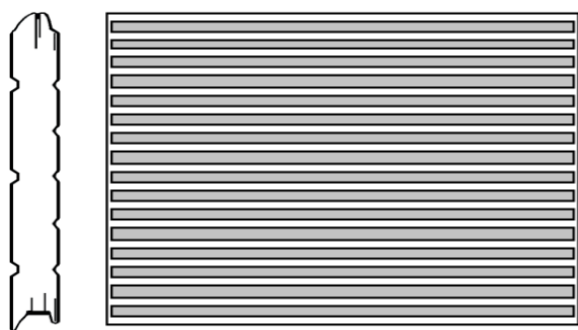

S-line

	Povrch	Stucco	Woodgrain			Hladký			Mikrovlna		
	Barva/Design	S-line	S-line	M-line	W-line	Kazeta	S-line	M-line	W-line	Hladký	
STANDARDNÍ BARVY RAL	9016	●	✓	✓	●	●	●	✓	✓	●	
	9010	✓	✓	✓	✓	⊕	⊕	✓	✓	⊕	
	5005	✓	●	●	●	●	●	●	●	●	
	9006	✓	✓	✓	●	●	●	⊕	⊕	✓	
	9007	●	●	●	●	●	●	⊕	⊕	⊕	
	7016	✓	✓	✓	⊕	●	✓	✓	✓	✓	
	6005	✓	●	●	●	●	●	●	●	●	
	3000	✓	●	●	●	●	●	●	●	●	
	8014	✓	✓	✓	●	●	●	●	●	●	
	9005	●	●	⊕	●	●	●	●	●	●	
	Satin Grey	×	×	×	×	×	×	✓	✓	×	
	PVC FOLIE	Zlatý dub	×	✓	✓	×	⊕	×	✓	⊕	×
Tmavý dub		×	✓	✓	×	⊕	×	✓	⊕	×	
Mahagon		×	×	×	×	×	×	✓	×	×	
Wenge		×	×	×	×	×	×	✓	×	×	

- ✓ Dostupné bez omezení
- Extra příplatek za lakování
- ⊕ Dostupné pouze při prodloužení výrobní lhůty
- ×

POZOR! Lakování nestandardních barev (za příplatek) je možné u všech panelů nabízených v RAL9010.