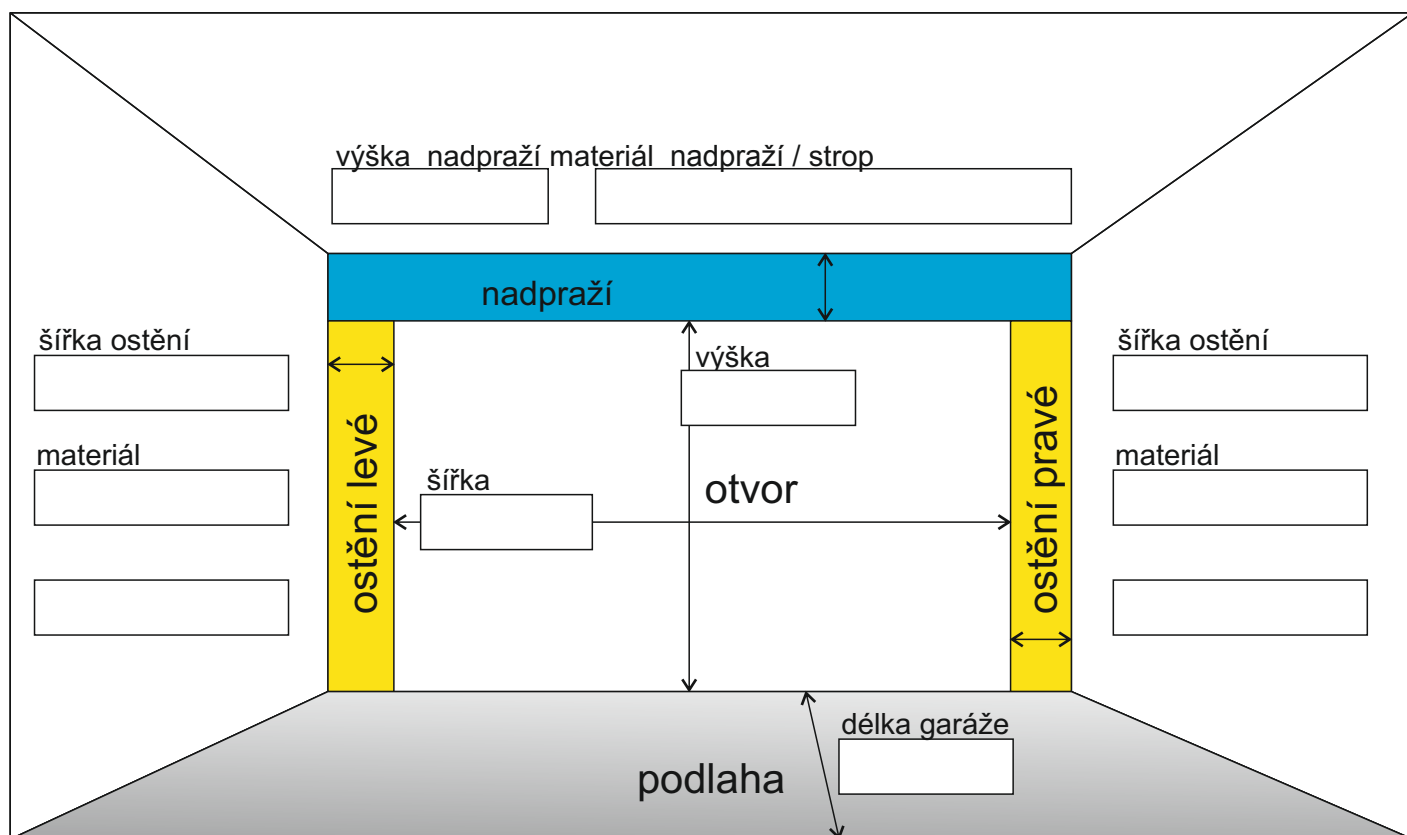

jméno /adresa montáže

telefon:

email:

poznámka:

S-line

V-line

W-line

M-line

Kazeta

	Povrch	Stucco	Woodgrain			Hladký			Mikrovlna	
	Barva/Design	S-line	S-line	M-line	W-line	Kazeta	S-line	M-line	W-line	Hladký
STANDARDNÍ BARVY RAL	9016	●	✓	✓	●	●	●	✓	✓	●
	9010	✓	✓	✓	✓	⊕	⊕	✓	✓	⊕
	5005	✓	●	●	●	●	●	●	●	●
	9006	✓	✓	✓	●	●	●	⊕	⊕	✓
	9007	●	●	●	●	●	●	⊕	⊕	⊕
	7016	✓	✓	✓	⊕	●	✓	✓	✓	✓
	6005	✓	●	●	●	●	●	●	●	●
	3000	✓	●	●	●	●	●	●	●	●
	8014	✓	✓	✓	●	●	●	●	●	●
	9005	●	●	⊕	●	●	●	●	●	●
	Satin Grey	×	×	×	×	×	×	✓	✓	×
	PVC FOLIE	Zlatý dub	×	✓	✓	×	⊕	×	✓	⊕
Tmavý dub		×	✓	✓	×	⊕	×	✓	⊕	×
Mahagon		×	×	×	×	×	×	✓	×	×
Wenge		×	×	×	×	×	×	✓	×	×

RAL 9006

RAL 3000

RAL 7016

RAL 9005

3RAL 9007